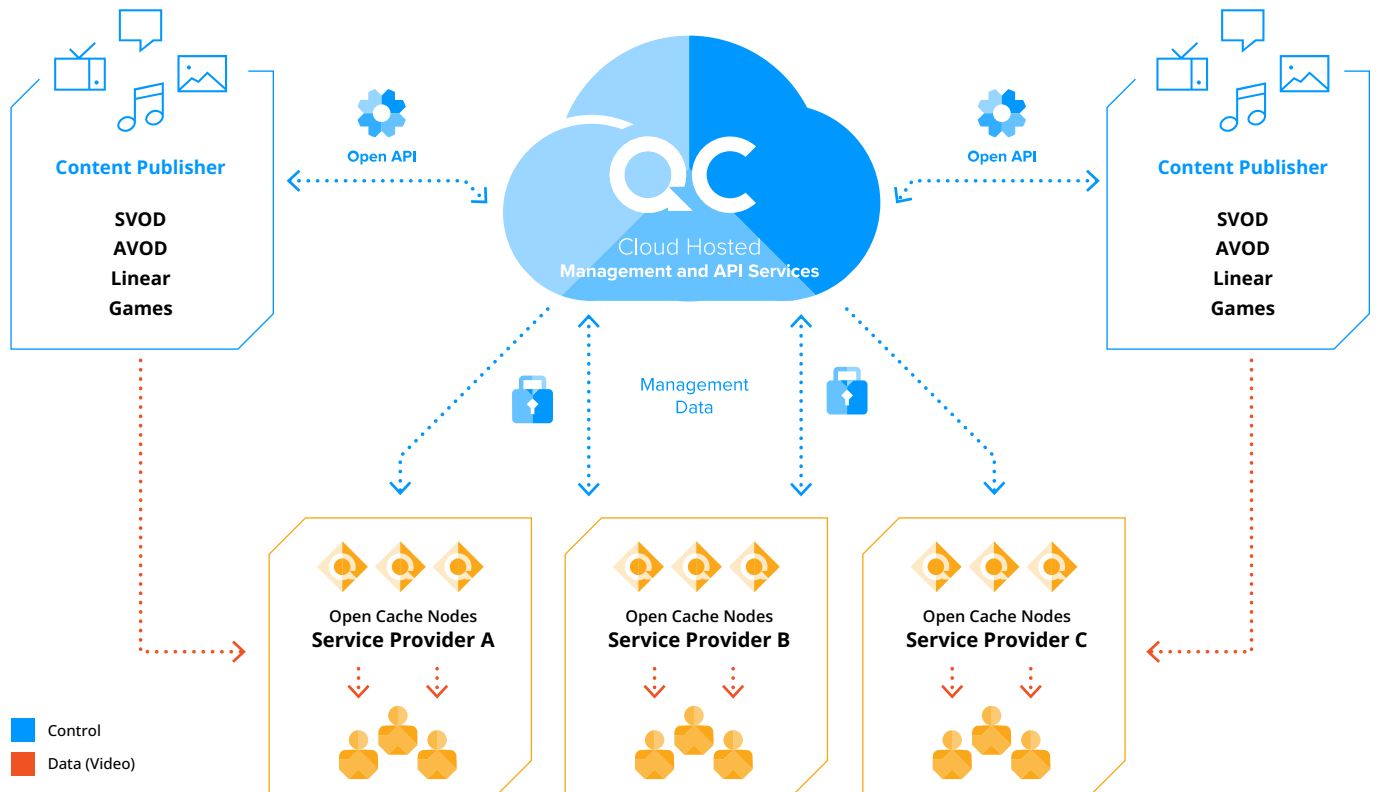

Join the movement!

100+ NCTC members are already upgrading their networks

QWILT CDN ARCHITECTURE

We deploy our edge node in your network free of charge and use it for local delivery of content requested by your subscribers. This improves quality of delivery and offloads traffic that would normally come across your peering and/or transit connections. We then connect your node through our cloud service to create a unified national CDN that content publishers can use for delivery.

OUTCOMES OF QWILT CDN UPGRADE

1 New Unified
CDN Platform

2 Optimized
Content Delivery

3 New Customers,
New Revenue

QWILT CDN ARCHITECTURE

By being embedded within the ISP network, Qwilt's open caching deployment allows for ~5ms latency and unbeatable delivery metrics.

NCTC AND QWILT ARE MAKING THIS EXCLUSIVE OFFER

- **Edge Server deployed in your network**
 - Open Caching-ready hardware
 - Qwilt Open Caching edge server software
 - Managed by Qwilt
- **Qwilt Cloud Services**
 - Qwilt Cloud - CDN Control Plane
 - Opens APIs to content publishers
- **Commercial Terms**
 - No cost to member
 - Revenue share for content delivery to member